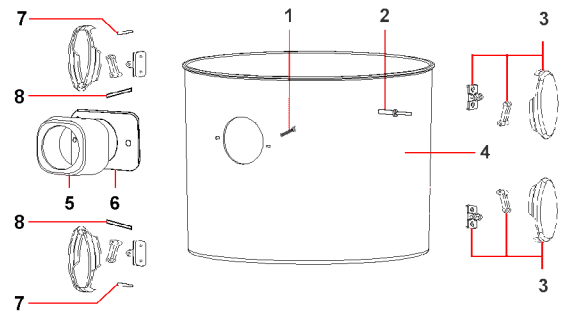

HEAD			
POS.	COD.	DESCRIPTION	Q.TY
1	CVVA520ZN	Self Tipping Screw 5x20 ZN	4
2	CEIN016RB4	Red Light Switch 2P	1
3	CPMA260	Ares Handle Ø320	1
4	CPFC001	Cablefix	1
5	CEKM001	Terminal board 2 poles	1
6	/		
7	CVVA525ZN	Self Tipping Screw 5x25 TC ZN	4
8	CPCO335	Ares Cover Ø335	1
9	CCGF165/30	Filter MTP 30/AU mm15 Ø 165	1
10	CVVA525ZN	Self Tipping Screw 5x25 TC ZN	6
11	CECE021,8,5	Electric cable H05 2x1 mm² L=8,5mt	1
12	CPCM345	Motor Cover D. 345	1
13	CGFI088/65	Sealed Filter MTP65/AU H=88 D.160-120	1
14	CVVA525ZN	Self Tipping Screw 5x25 TC ZN	6
15	CPFM336	Motor Holder D. 336	1
16	CGGU005L	"L" Gasket s/f h=5	1
17	MO1025MP	Motor by-pass 1stage P1050/1250W - PC25	1
18	CGGU008L	"L" Gasket s/f h=8	1
19	CGFI020/65F	Washer MTP/65 D. 230x145x20 + 16F	1
20	CPBM346M	Single Stage Motor Base D. 436	1
21	CGGU339	Head/Tank Gasket SBR diam. 339x280x3	1
22	CVVA525ZN	Self Tipping Screw 5x25 TC ZN	2
23	CGLO5931	Trademark ELSEA f.to 59x31,5	1
24	CGGU52705	Basket Filter Sponge Gasket 5x2x705	1
25	CPDA015	Motor plastic spacer ring H=15	1
26	CPDA027	Motor plastic spacer ring H=27	1
27	CPGA080	Float D. 80	1
28	CVVA512ZC	Self Tipping Screw 5x12 Fungo/FL ZC	4
29	CPPG168	Float Supporting D. 168	1
30	ACCA165	Anti-foam cover	1

STAINLESS STEEL TANK 21lt			
POS.	COD.	DESCRIPTION	Q.TY
1	CVVA525ZN	Self Tipping Screw 5x25 TC ZN	2
2	CVRI515ST	Rivet 4,8x15	8
3	CPGS113NEC	Black Spring Hook	4
4	CMFU285AI	Inox Tank H=285	1
5	CPBO045	Inlet	1
6	CGGU045	Gasket inlet Ø45	1
7	CMSP424	Hook Plug D.4 L=24 mm	2
8	CMSP450	Hook Plug D.4 L=50 mm	2

TROLLEY / TANK DETERGENT 8lt			
POS.	COD.	DESCRIPTION	Q.TY
1	CPCS008	Estro Trolley /Tank	1
2	CMPE812	Threaded Galvanized Pivot 8x12	4
3	CPRU050	Twin wheel Ø50 with connection Ø12	4
4	CGGU002	Gasket Stopper Female G2 BSP Black	1
5	CPTF002	Black Stopper - Female G2 BSP Ø77	1