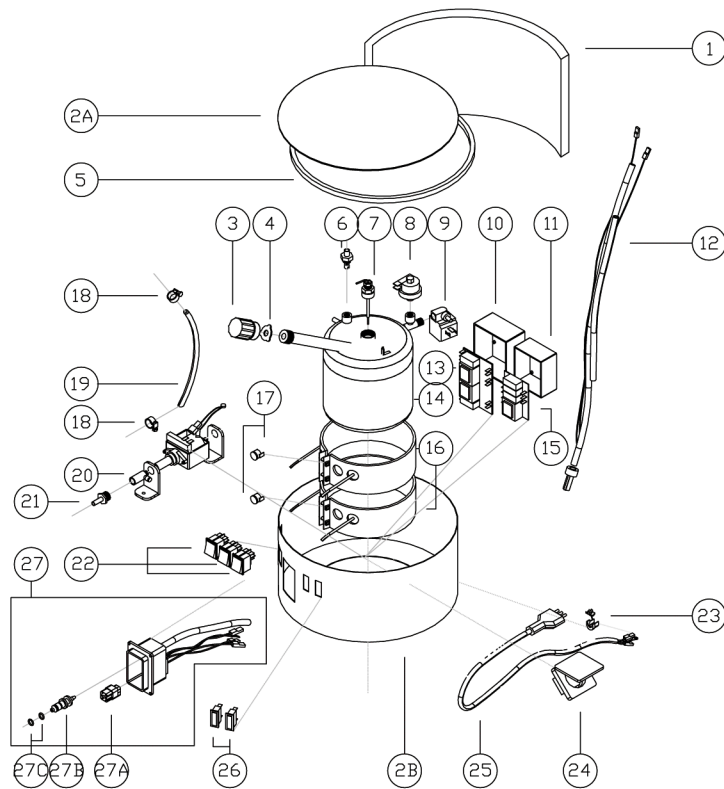

STEAM TANK			
POS.	COD.	DESCRIPTION	Q.TY
1	CMMI001	Insulation material	1
2	CMTS001	Kit Tank Inox Steam Wave	1
3	CPTF038-7	Female Stopper 3/8" - 7Bar	1
4	CGGU034V	Gasket Stopper F3/4"	1
5	CGGU104	Gasket " U "	1
6	CEVB014-6	Two-Way Valve M1/4"	1
7	CESL050	Probe Level	1
8	CEPR018-4,8	Pressure Switch M1/8" - 4,8Bar	1
9	CEEV014-6	Solenoid Valve Steam 45° F1/4" - PG - 6W	1
10	CPBO78111	Box 78x111mm	1
11	CPBO6480	Box 64x80mm	1
12	CPTR001	Recharge Tube	1
13	CESE100V	Electric Card Presence of Water Control	1
14	CMBO002	Boiler with Recarghe	1
15	CESE200V	Power Electric Card	1
16	CERE900	Resistance Ø160x45H mm 900W	2
17	CETE165	Thermostat TY60 165°C Completo	2
18	CMFM1012	Metal Clamp Ø10-12mm with screw	2
19	CPTV510	Steam Tube EPDM Black Ø5x10mm L 0,65mt	1
20	CEPO005V	Vibration Pump 230V - 15Bar	1
21	CMIN007V	Inlet M1/8" Ø7,0mm	1
22	CEIN016RB4	Red Light Switch 2poles	3
23	CPFC001G	Black Cablefix	1
24	CEPR016/CG	Shuko Plug 16A/250V	1
25	CECE315/4	Power Cord 3x1,5mm² L 4,0mt	1
26	CESL1332	Red Light	2
27	CEPV001	Complete Steam Plug	1