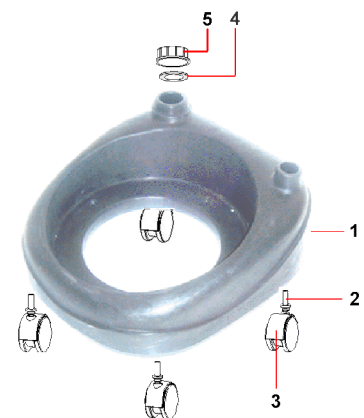

HEAD			
POS.	COD.	DESCRIPTION	Q.TY
1	CVVA520ZN	Self Tipping Screw 5x20 ZN	4
2	CEIN016RB4	Red Light Switch 2P	1
3	CPMA260	Ares Handle Ø320	1
4	CPFC001	Cablefix	1
5	CEKM001	Terminal board 2 poles	1
6	/		
7	CVVA525ZN	Self Tipping Screw 5x25 TC ZN	4
8	CPCO335	Ares Cover Ø335	1
9	CCGF165/30	Filter MTP 30/AU mm15 Ø 165	1
10	CVVA525ZN	Self Tipping Screw 5x25 TC ZN	6
11	CECE021,8,5	Electric cable H05 2x1 mm² L=8,5mt	1
12	CPCM345	Motor Cover D. 345	1
13	CGFI088/65	Sealed Filter MTP65/AU H=88 D.160-120	1
14	CVVA525ZN	Self Tipping Screw 5x25 TC ZN	6
15	CPFM336	Motor Holder D. 336	1
16	CGGU005L	"L" Gasket s/f h=5	1
17	MO1025MP	Motor by-pass 1stage P1050/1250W - PC25	1
18	CGGU008L	"L" Gasket s/f h=8	1
19	CGFI020/65F	Washer MTP/65 D. 230x145x20 + 16F	1
20	CPBM346M	Single Stage Motor Base D. 436	1
21	CGGU339	Head/Tank Gasket SBR diam. 339x280x3	1
22	CVVA525ZN	Self Tipping Screw 5x25 TC ZN	2
23	CGLO5931	Trademark ELSEA f.to 59x31,5	1
24	CGGU52705	Basket Filter Sponge Gasket 5x2x705	1
25	CPDA015	Motor plastic spacer ring H=15	1
26	CPDA027	Motor plastic spacer ring H=27	1
27	CPGA080	Float D. 80	1
28	CVVA512ZC	Self Tipping Screw 5x12 Fungo/FL ZC	4
29	CPPG168	Float Supporting D. 168	1
30	ACCA165	Anti-foam cover	1

STAINLESS STEEL TANK 21lt			
POS.	COD.	DESCRIPTION	Q.TY
1	CVVA525ZN	Self Tipping Screw 5x25 TC ZN	2
2	CVRI515ST	Rivet 4,8x15	8
3	CPGS113NEC	Black Spring Hook	4
4	CMFU285AI	Inox Tank H=285	1
5	CPBO045	Inlet	1
6	CGGU045	Gasket inlet Ø45	1
7	CMSP424	Hook Plug D.4 L=24 mm	2
8	CMSP450	Hook Plug D.4 L=50 mm	2

TROLLEY / TANK DETERGENT 8lt			
POS.	COD.	DESCRIPTION	Q.TY
1	CPCS008	Estro Trolley /Tank	1
2	CMPE812	Threaded Galvanized Pivot 8x12	4
3	CPRU050	Twin wheel Ø50 with connection Ø12	4
4	CGGU002	Gasket Stopper Female G2 BSP Black	1
5	CPTF002	Black Stopper - Female G2 BSP Ø77	1

STEAM TANK PAG. 2