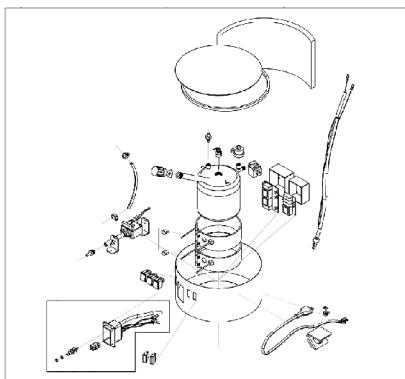

HEAD			
POS.	COD.	DESCRIPTION	Q.TY
1	CVVA520ZN	Self Tipping Screw 5x20 ZN	4
2	CEIN016RB4	Red Light Switch 2P	1
3	CPMA260	Ares Handle Ø320	1
4	CPFC001	Cablefix	1
5	CEKM001	Terminal board 2 poles	1
6	/		
7	CVVA525ZN	Self Tipping Screw 5x25 TC ZN	4
8	CPCO335	Ares Cover Ø335	1
9	CCGF165/30	Filter MTP 30/AU mm15 Ø 165	1
10	CVVA525ZN	Self Tipping Screw 5x25 TC ZN	6
11	CECE021,8,5	Electric cable H05 2x1 mm² L=8,5mt	1
12	CPCM345	Motor Cover D. 345	1
13	CGFI088/65	Sealed Filter MTP65/AU H=88 D.160-120	1
14	CVVA525ZN	Self Tipping Screw 5x25 TC ZN	6
15	CPFM336	Motor Holder D. 336	1
16	CGGU005L	"L" Gasket s/f h=5	1
17	MO1025MP	Motor by-pass 1stage P1050/1250W - PC25	1
18	CGGU008L	"L" Gasket s/f h=8	1
19	CGFI020/65F	Washer MTP/65 D. 230x145x20 + 16F	1
20	CPBM346M	Single Stage Motor Base D. 436	1
21	CGGU339	Head/Tank Gasket SBR diam. 339x280x3	1
22	CVVA525ZN	Self Tipping Screw 5x25 TC ZN	2
23	CGLO5931	Trademark ELSEA f.to 59x31,5	1
24	CGGU52705	Basket Filter Sponge Gasket 5x2x705	1
25	CPDA015	Motor plastic spacer ring H=15	1
26	CPDA027	Motor plastic spacer ring H=27	1
27	CPGA080	Float D. 80	1
28	CVVA512ZC	Self Tipping Screw 5x12 Fungo/FL ZC	4
29	CPPG168	Float Supporting D. 168	1
30	ACCA165	Anti-foam cover	1

STAINLESS STEEL TANK 21lt			
POS.	COD.	DESCRIPTION	Q.TY
1	CVVA525ZN	Self Tipping Screw 5x25 TC ZN	2
2	CVRI515ST	Rivet 4,8x15	8
3	CPGS113NEC	Black Spring Hook	4
4	CMFU285AI	Inox Tank H=285	1
5	CPBO045	Inlet	1
6	CGGU045	Gasket inlet Ø45	1
7	CMSP424	Hook Plug D.4 L=24 mm	2
8	CMSP450	Hook Plug D.4 L=50 mm	2

TROLLEY / TANK DETERGENT 8lt			
POS.	COD.	DESCRIPTION	Q.TY
1	CPCS008	Estro Trolley /Tank	1
2	CMPE812	Threaded Galvanized Pivot 8x12	4
3	CPRU050	Twin wheel Ø50 with connection Ø12	4
4	CGGU002	Gasket Stopper Female G2 BSP Black	1
5	CPTF002	Black Stopper - Female G2 BSP Ø77	1