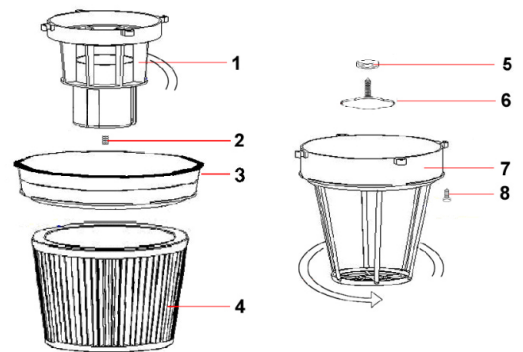

CABEZAL			
POSICIÓN	CÓDIGO	DESCRIPCIÓN	CANTIDAD
1	CVVA310ZN	Self Tipping Screw 3x10 TS ZC	4
2	CEPS016C/CG	Schuko Socket with cover 16A/250V	1
3	CECO016NB4	Bipolar Black Commutator AUT-0-MAN	1
4	CVVA520ZN	Self Tipping Screw 5x20 TC ZN	4
5	CGLO5931	Trademark ELSEA f to 59x31,5	1
6	CPMA260FS	Elect Handle Ø260 with hole plug	1
7	CVVA525ZN	Self Tipping Screw 5x25 TC ZN	4
8	CVVA525ZN	Self Tipping Screw 5x25 TC ZN	2
9	CPFC001	Cablefix	1
10	CEKM125V	Terminal board 3poles	1
11	CPCO335	Ares cover Ø335	1
12	CGGU110	Foam Filter H10mm - Ø110mm	1
13	CVVA525ZN	Self Tipping Screw 5x25 TC ZN	6
14	CEMP01684A	Microprocessor PIC	1
15	CVVA312G	Self Tipping Screw 3,5x12 FL	4
16	CESE006	Big Electric Card Vibra Aut/Man	1
17	CESE007	Small Electric Card Vibra Motor/Vibrators	1
18	CPCM345FP	Motor Cover Ø345 with hole	1
19	CECE315/8,5	Electric cable H05 3x1 mm ² L=8,5mt	1
20	CGFI088/65	Sealed Filter MTP65/AU H=88 D.160-120	1
21	CEVI048	Solenoid vibrator EP7 230V	2
22	CPTU064EFL	Hose PU/A95 ExFlex 6X4 0,2mt	1
23	CEPR090	Air pressure switch	1
24	CGSU090L	Support L	1
25	CVVA525ZN	Self Tipping Screw 5x25 TC ZN	6
26	CVVM516TC	Metric screw M5x16	1
27	CPFM336V	Motor Holder Vibra Ø336	1
28	CPDA020	Motor plastic spacer ring H=20	1
29	CGGU005L	"L" Gasket s/f h=5	1
30	MO12382BP	Motor by-pass 2 stages P1200W - PC38	1
31	CGGU003L	"L" Gasket s/f h=3	1
32	CGFI020/65F	Washer MTP/65 D. 230x145x20 + 16F	1
33	CPBM346BVC	Double Stage Motor Base Vibra Ø436	1
34	CEPS346	Plate of ground	1
35	CGGU339	Head/Tank Gasket SBR diam. 339x280x3	1

FILTRO POLVO / LÍQUIDO			
POSICIÓN	CÓDIGO	DESCRIPCIÓN	CANTIDAD
1	CPPG168VBR	Float Supporting Ø168	1
2	CVIF810	Threaded insert M8 Ø10	1
3	CGGU178N	Gasket Vibra Ø178	1
4	FI202153HP	Hepa conic cartridge filter Ø202 - H153	1
5	CGGU1572	Rubber Gasket NBR 15x7,8x2mm	1
6	CVGA820	Cartridge wingnut M8X20	1
7	CPTF224	Filter Basket Ø224	1
8	CVVA516ZNF	Self Tipping Screw 5x16 Fungo/FL ZNF	4