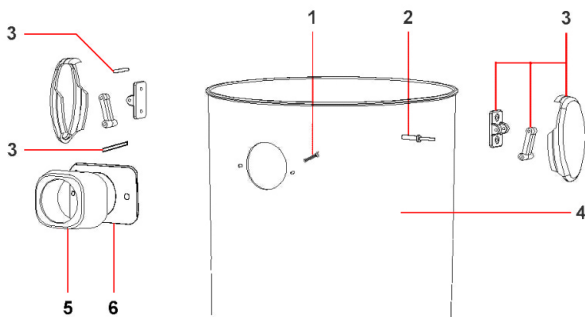

CABEZAL			
POSICIÓN	CÓDIGO	DESCRIPCIÓN	CANTIDAD
1	CVVA310ZN	Self Tipping Screw 3x10 TS ZC	4
2	CEPS016C/CG	Schuko Socket with cover 16A/250V	1
3	CECO016NB4	Bipolar Black Commutator AUT-0-MAN	1
4	CVVA520ZN	Self Tipping Screw 5x20 TC ZN	4
5	CGLO5931	Trademark ELSEA f to 59x31,5	1
6	CPMA260FS	Elect Handle Ø260 with hole plug	1
7	CVVA525ZN	Self Tipping Screw 5x25 TC ZN	4
8	CVVA525ZN	Self Tipping Screw 5x25 TC ZN	2
9	CPFC001	Cablefix	1
10	CEKM125V	Terminal board 3poles	1
11	CPCO335	Ares cover Ø335	1
12	CGGU110	Foam Filter H10mm - Ø110mm	1
13	CVVA525ZN	Self Tipping Screw 5x25 TC ZN	6
14	CEMP01684A	Microprocessor PIC	1
15	CVVA312G	Self Tipping Screw 3,5x12 FL	4
16	CESE006	Big Electric Card Vibra Aut/Man	1
17	CESE007	Small Electric Card Vibra Motor/Vibrators	1
18	CPCM345FP	Motor Cover Ø345 with hole	1
19	CECE315/8,5	Electric cable H05 3x1 mm ² L=8,5mt	1
20	CGFI088/65	Sealed Filter MTP65/AU H=88 D.160-120	1
21	CEVI048	Solenoid vibrator EP7 230V	2
22	CPTU064EFL	Hose PU/A95 ExFlex 6X4 0,2mt	1
23	CEPR090	Air pressure switch	1
24	CGSU090L	Support L	1
25	CVVA525ZN	Self Tipping Screw 5x25 TC ZN	6
26	CVVM516TC	Metric screw M5x16	1
27	CPFM336V	Motor Holder Vibra Ø336	1
28	CPDA020	Motor plastic spacer ring H=20	1
29	CGGU005L	"L" Gasket s/f h=5	1
30	MO12382BP	Motor by-pass 2 stages P1200W - PC38	1
31	CGGU003L	"L" Gasket s/f h=3	1
32	CGFI020/65F	Washer MTP/65 D. 230x145x20 + 16F	1
33	CPBM346BVC	Double Stage Motor Base Vibra Ø436	1
34	CEPS346	Plate of ground	1
35	CGGU339	Head/Tank Gasket SBR diam. 339x280x3	1

DEPÓSITO DE ACERO INOXIDABLE			
POSICIÓN	CÓDIGO	DESCRIPCIÓN	CANTIDAD
1	CVVA525ZN	Self Tipping Screw 5x25 TC ZN	2
2	CVRI517	Rivet 4,8x17	4
3	CPGS113/C	Complete Spring Hook	2
4	CMFU490	Stainless Steel Tank H=490	1
5	CPBO045	Inlet Ø45	1
6	CGGU045	Gasket inlet Ø45	1