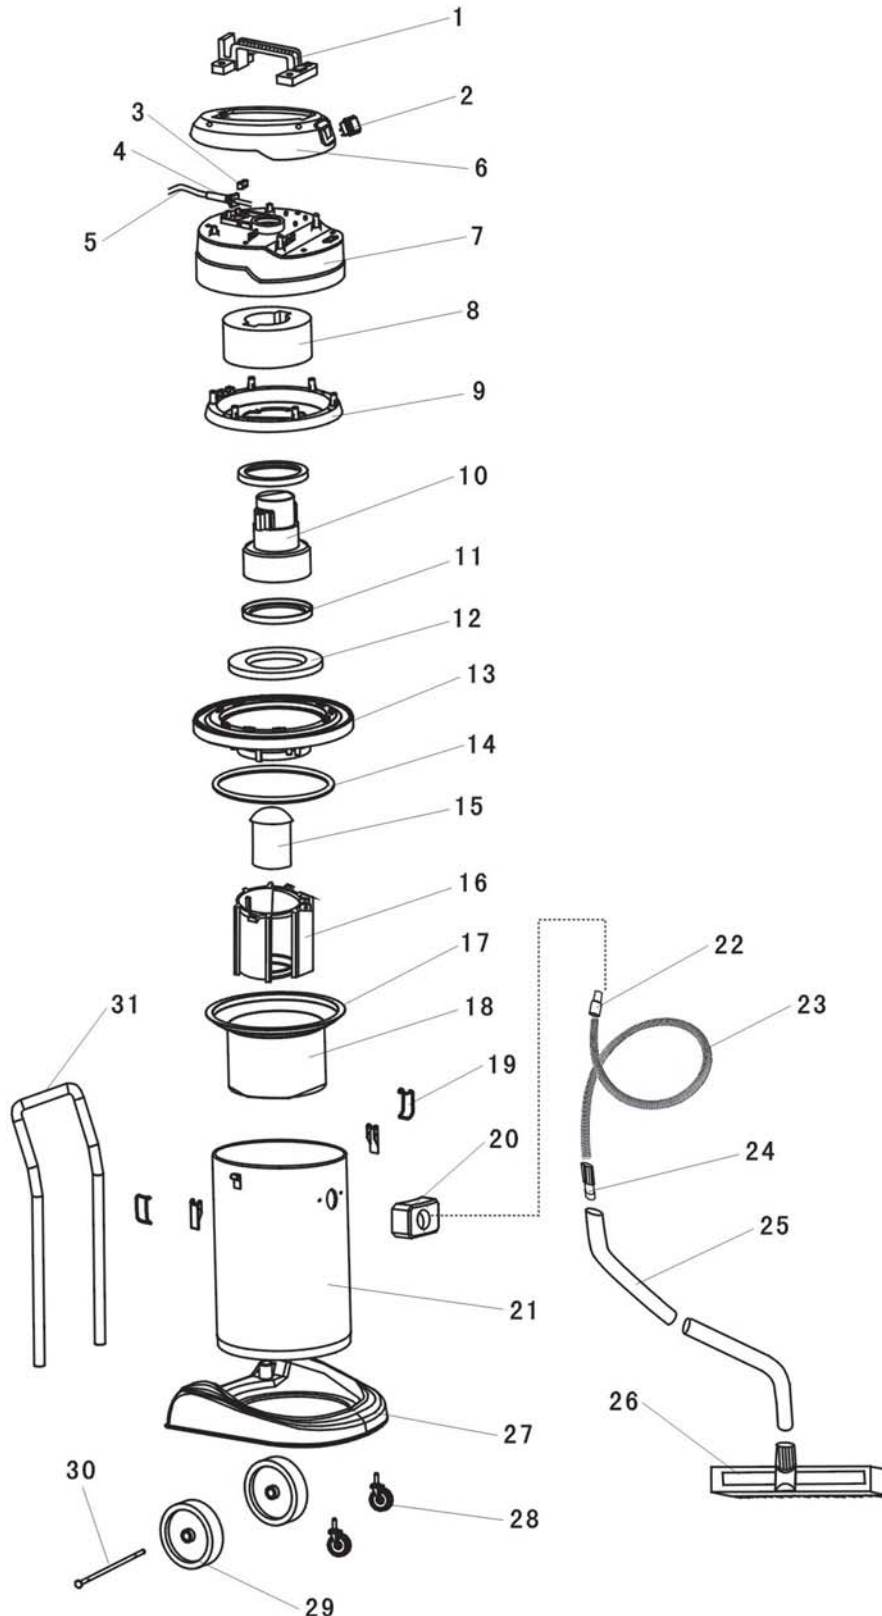

### KRA772

1. Plastic handle
2. Pole on/off switch
3. Cable clamp-black
4. Cable grommet sleeve
5. Core cable
6. Top cover
7. Motor enclosure
8. Air baffle
9. Motor retaining mould
10. Wet/dry motor
11. Motor washer
12. Air baffle
13. Motor mounting base
14. Rubber ring
15. Float ball
16. Float cage assembly
17. Moulded ring bag
18. Cloth filter assembly
19. Canister clip
20. Hose inlet assembly
21. Stainless steel canister
22. Hose cuff
23. Flexible hose
24. Swivel cuff
25. Chromed metal tube
26. Floor pick up tool
27. Plastic base
28. Castor wheel
29. Rear wheel
30. Wheel axle
31. Trolley frame handle