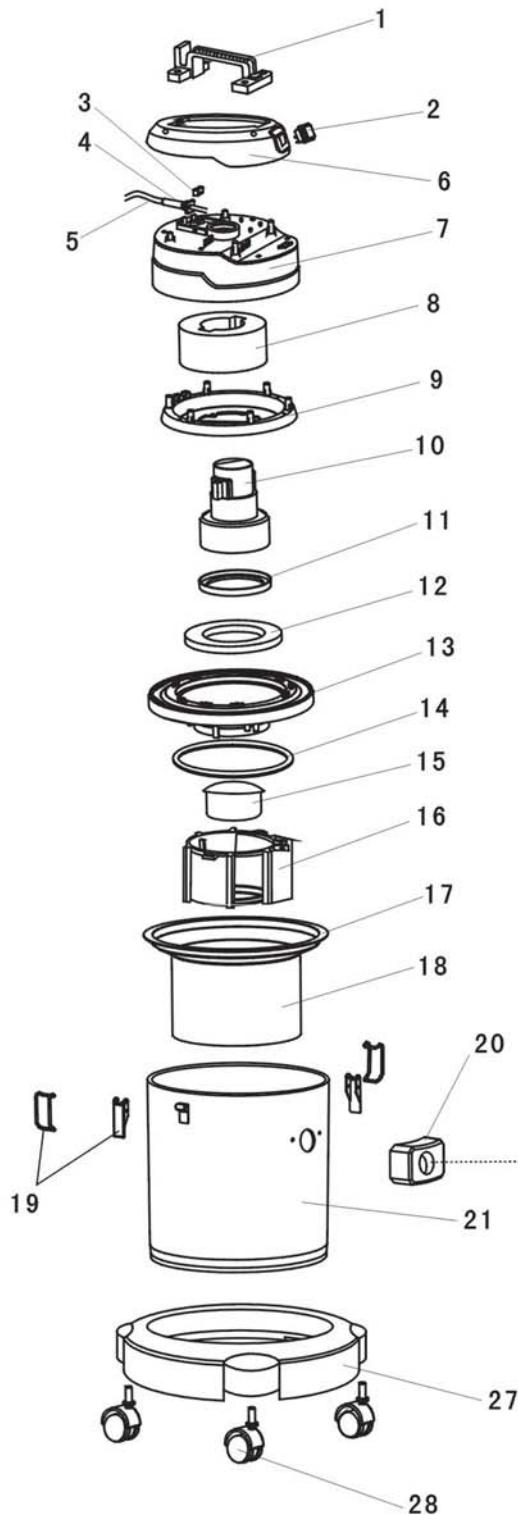

KRÜGER[®]

MÁQUINAS DE LIMPIEZA

KRA771N

1. Plastic handle
2. Pole on/off switch
3. Cable clamp-black
4. Cable grommet sleeve
5. Core cable
6. Top cover
7. Motor enclosure
8. Air baffle
9. Motor retaining mould
10. Wet/dry motor
11. Motor washer
12. Air baffle
13. Motor mounting base
14. Rubber seal
15. Float ball
16. Float cage assembly
17. Moulded bag ring
18. Cloth filter assembly
19. Canister clip
20. Hose inlet assembly
21. Stainless steel canister
22. Hose cuff
23. Flexible hose
24. Swivel cuff
25. Chromed metal tube
26. Floor pick up tool
27. Plastic base
28. Castor wheel