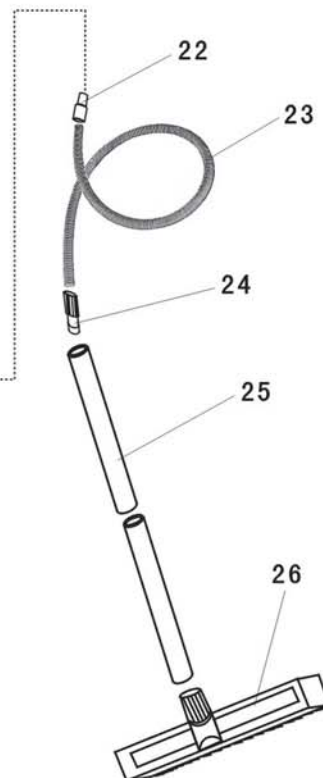

KRÜGER[®]

MÁQUINAS DE LIMPIEZA

KRA771N

1. Plastic handle
2. Pole on/off switch
3. Cable clamp-black
4. Cable grommet sleeve
5. Core cable
6. Top cover
7. Motor enclosure
8. Air baffle
9. Motor retaining mould
10. Wet/dry motor
11. Motor washer
12. Air baffle
13. Motor mounting base
14. Rubber seal
15. Float ball
16. Float cage assembly
17. Moulded bag ring
18. Cloth filter assembly
19. Canister clip
20. Hose inlet assembly
21. Stainless steel canister
22. Hose cuff
23. Flexible hose
24. Swivel cuff
25. Chromed metal tube
26. Floor pick up tool
27. Plastic base
28. Castor wheel