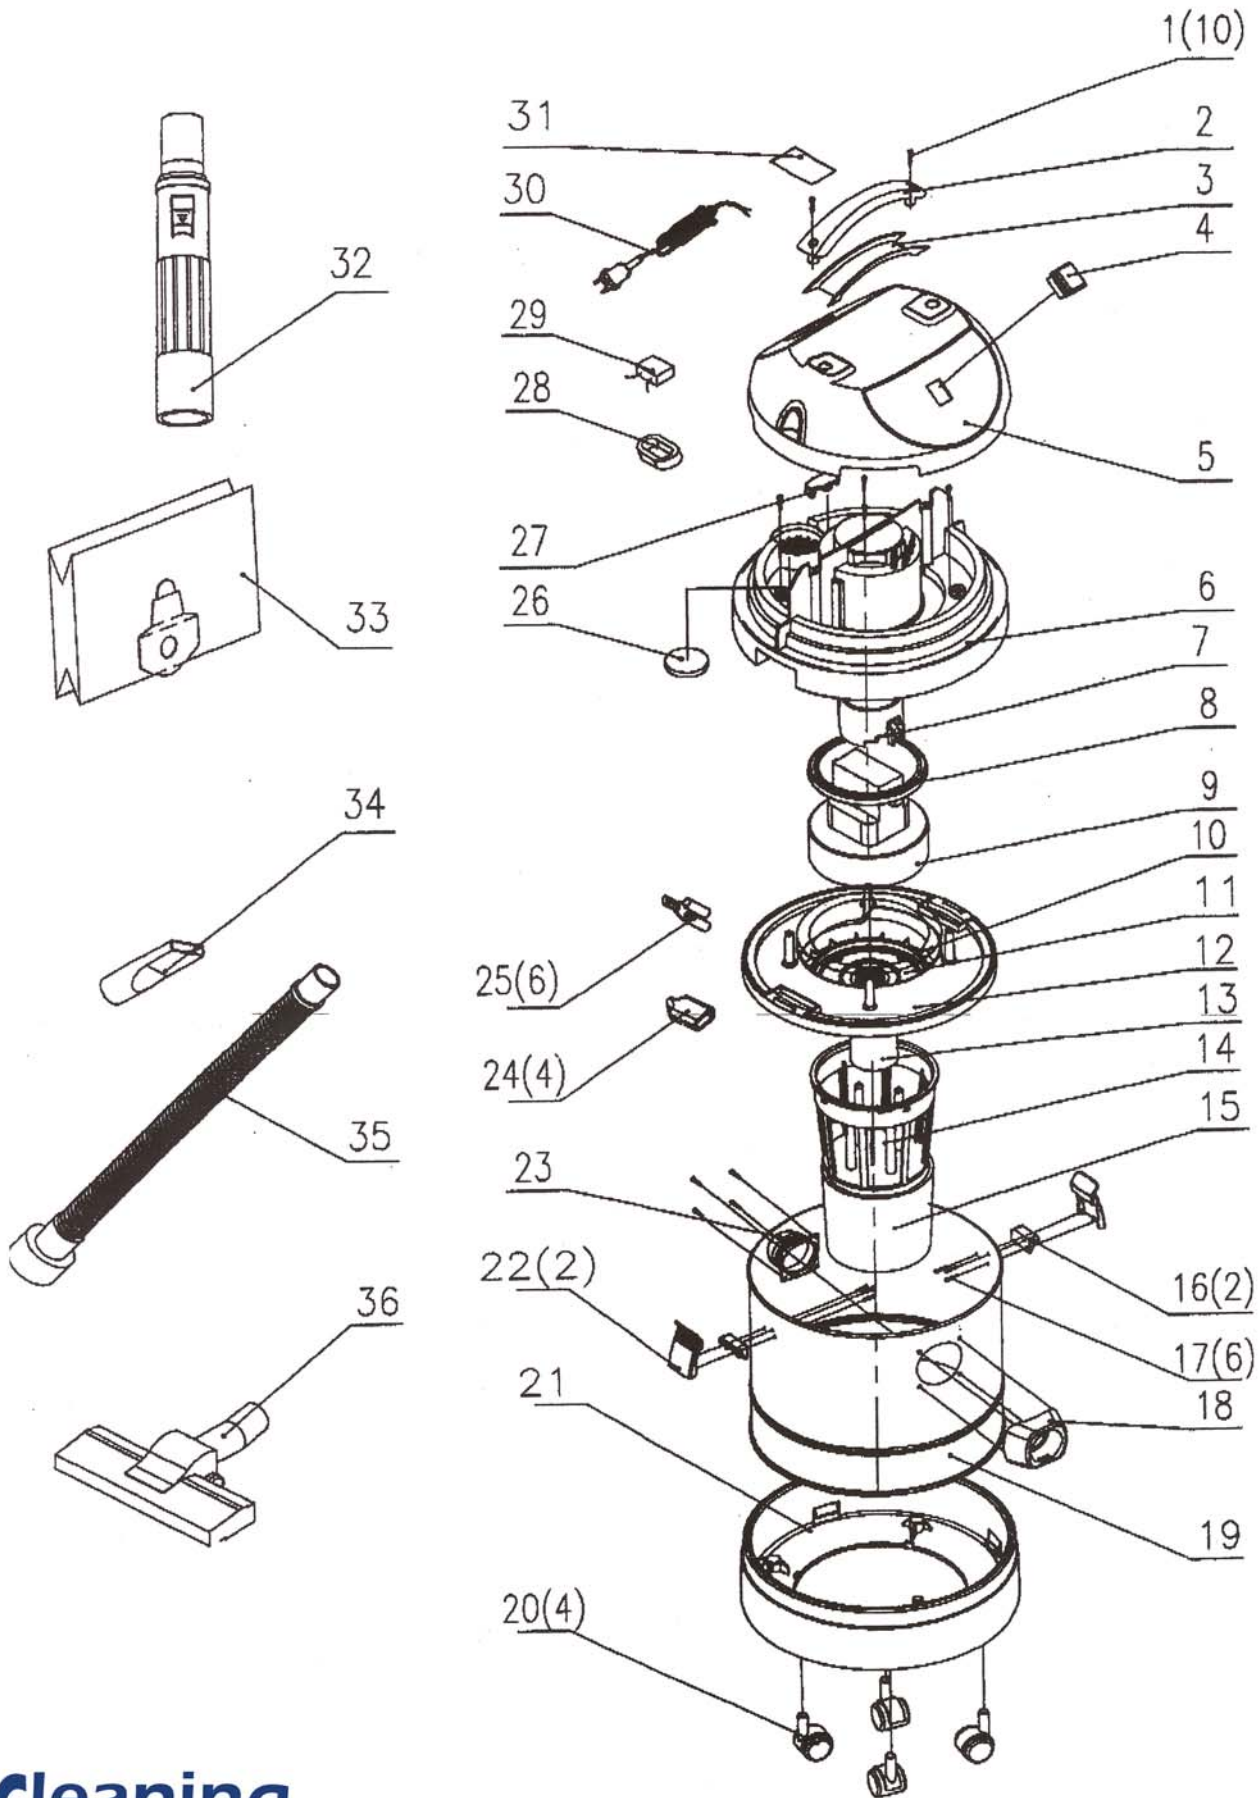

KRÜGER®

KRA1420

Cleaning
machines s.l.

Pol. Agustinos C/ G, Parcela B2 31013 PAMPLONA (Navarra) SPAIN
Tfno.: 948 318 405 - 948 317 616 Fax: 948 318 453 www.kruger.es

Por favor, al realizar un pedido de recambios, indique la referencia de la pieza, la máquina a la que pertenece, el número de página del despiece y la posición. Muchas gracias.