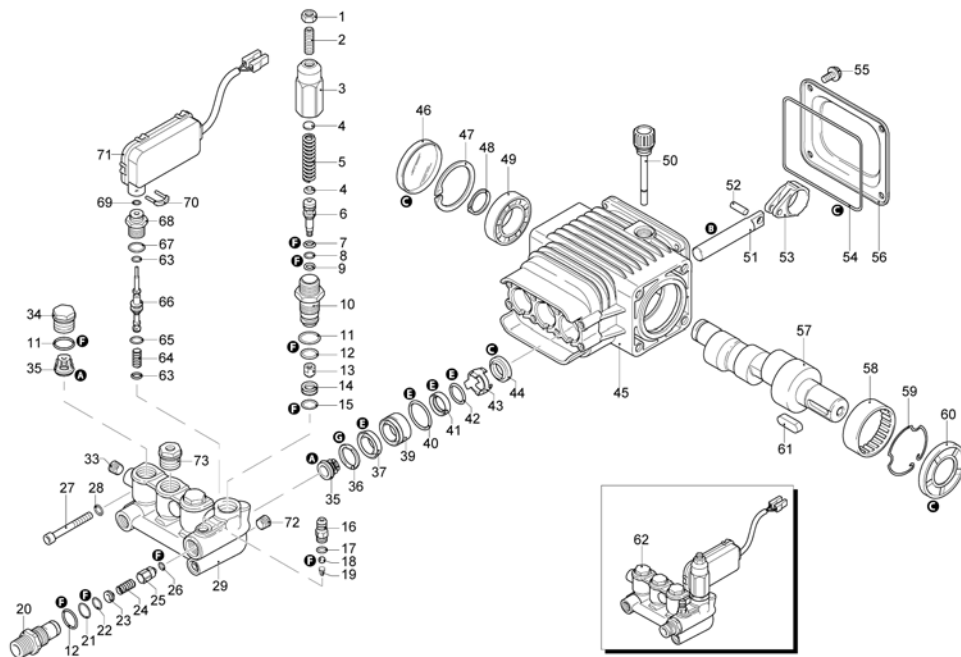

KHF20012P

Serial number:

Code:

Electrical connection: **400 V - 50 Hz - 3 ~**

Pos.	Code	Description	Q.ty
67	880840	O-ring	1
68	1540870	Fitting	1
69	1280820	O-ring	1
70	2022200	Fork	1
71	2029758	TSS box assembly	1
72	1981190	Screw	1
73	2760560	Plug	1
A	2186	Valve kit	1
B	42154	Piston kit	1
C	42194	Oil seal kit	1
E	42155	Water seal kit	1
F	2190	Gasket kit	1
G	2745	Support ring kit	1