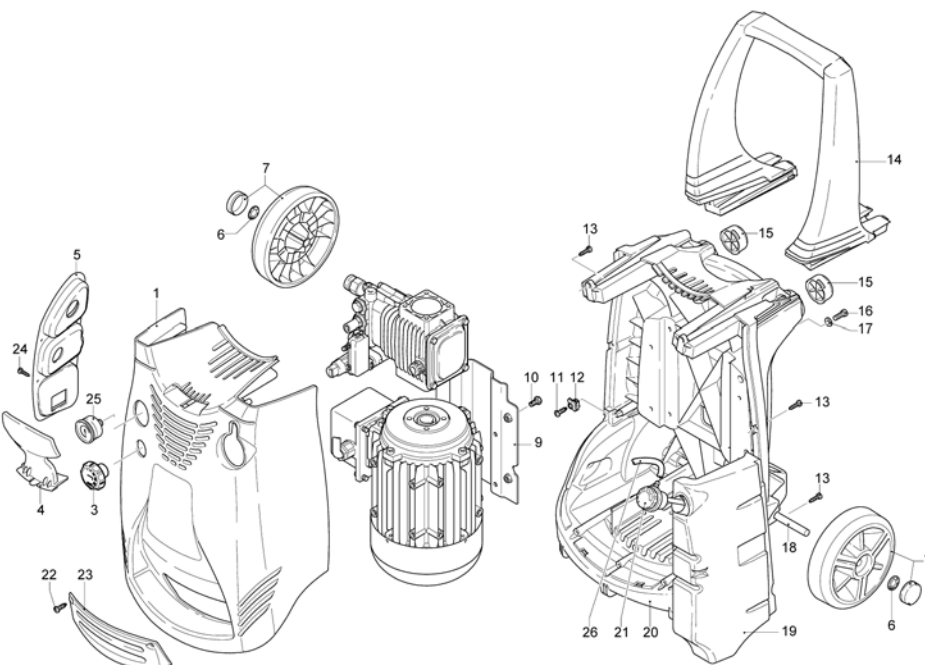

KHF20012P

Serial number:

Code:

Electrical connection: **400 V - 50 Hz - 3 ~**

Pos.	Code	Description	Q.ty
1	2500370	Blue casing	1
3	2500310	Knob	1
4	2500050	Hook	1
5	2500380	Casing insert	1
6	1680880	Washer	1
7	2500320	Wheel	1
9	2500410	Plate	1
10	850370	Screw	1
11	2100300	Screw	1
12	2600100	Cable gland	1
13	2100300	Screw	1
14	2500020	Handle	1
15	2500130	Rubber foot	1
16	880280	Screw	1
17	2180300	Washer	1
18	2500120	Axle	1
19	2509001	Tank assembly	1
20	2500010	Base	1
21	42113	Plug assembly	1
22	1261560	Screw	1
23	2500440	Guard	1
24	2000110	Screw	1
25	40741	Pressure gauge	1
26	2500330	Detergent hose	1

KHF20012P

Serial number:

Code:

Electrical connection: **400 V - 50 Hz - 3 ~**

Pos.	Code	Description	Q.ty
1	1980300	Nut	1
2	1980470	Screw	1
3	2760700	Insert	1
4	1980220	Wobble plate	1
5	2760410	Spring	1
6	2760400	Pin	1
7	2260100	O-ring	1
8	660190	O-ring	1
9	2760210	Ring	1
10	2760570	Guide	1
11	1200890	O-ring	1
12	394280	O-ring	1
13	2260070	Shutter	1
14	2760090	Seat	1
15	770140	O-ring	1
16	1982520	Hose tail	1
17	480480	O-ring	1
18	1250280	Ball	1
19	1560520	Spring	1
20	2760230	Injector	1
21	2760270	O-ring	1
22	1470210	O-ring	1
23	2760120	Insert	1
24	2760200	Spring	1
25	2760130	Shutter	1
26	1460430	O-ring	1
27	801080	Screw	1
28	1381550	Washer	1
29	2760500	Head	1
33	2760260	Plug	1
34	2760180	Plug	1
35	2769050	Valve	1
36	1780140	Ring	1
37	1260220	Water seal	1
39	1320351	Piston guide	1
40	1260420	O-ring	1
41	1260450	Water seal	1
42	480440	O-ring	1
43	2760600	Spacer	1
44	2460170	Oil seal	1
45	2760460	Pump body	1
46	1266740	Oil seal	1
47	1260790	Ring	1
48	1780550	Ring	1
49	1780490	Bearing	1
50	880130	Plug	1
51	2760450	Piston	1
52	1780050	Pin	1
53	1780040	Connecting-rod	1
54	2760280	O-ring	1
55	802190	Screw	1
56	2760110	Cover	1
57	2760520	Shaft	1
58	1321190	Bearing	1
59	1321080	Ring	1
60	1260750	Oil seal	1
61	650250	Key	1
62	2769208	Head assembly	1
63	1080190	O-ring	1
64	1981320	Spring	1
65	660190	O-ring	1
66	1540881	Pin	1