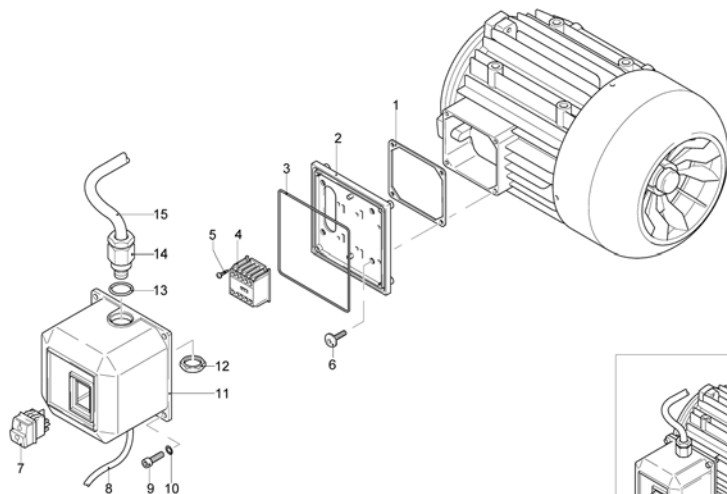

KHF20012P

Serial number:

Code:

Electrical connection: **400 V - 50 Hz - 3 ~**

Pos.	Code	Description	Q.ty
67	880840	O-ring	1
68	1540870	Fitting	1
69	1280820	O-ring	1
70	2022200	Fork	1
71	2029758	TSS box assembly	1
72	1981190	Screw	1
73	2760560	Plug	1
A	2186	Valve kit	1
B	42154	Piston kit	1
C	42194	Oil seal kit	1
E	42155	Water seal kit	1
F	2190	Gasket kit	1
G	2745	Support ring kit	1

KHF20012P

Serial number:

Code:

Electrical connection:

Pos.	Code	Description	Q.ty
1	1700100	Gasket	1
2	1700080	Plate	1
3	1940410	O-ring	1
4	1700740	Mini-contactor	1
5	1261570	Screw	1
6	1460460	Screw	1
7	2320280	Switch	1
8	2180650	Cable	1
9	1261560	Screw	1
10	1080190	O-ring	1
11	1700930	Cover	1
12	1700590	Nut	1
13	880270	O-ring	1
14	1362380	Cable gland	1
15	1270950	Cable	1
16	44114	Motor	1