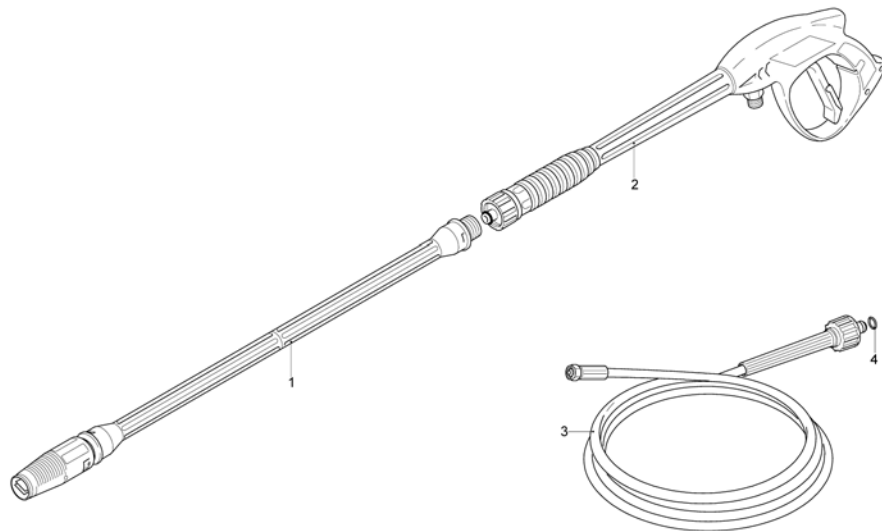

KHF20012P

Serial number:

Code:

Electrical connection: **400 V - 50 Hz - 3 ~**

Pos.	Code	Description	Q.ty
1	2500370	Blue casing	1
3	2500310	Knob	1
4	2500050	Hook	1
5	2500380	Casing insert	1
6	1680880	Washer	1
7	2500320	Wheel	1
9	2500410	Plate	1
10	850370	Screw	1
11	2100300	Screw	1
12	2600100	Cable gland	1
13	2100300	Screw	1
14	2500020	Handle	1
15	2500130	Rubber foot	1
16	880280	Screw	1
17	2180300	Washer	1
18	2500120	Axle	1
19	2509001	Tank assembly	1
20	2500010	Base	1
21	42113	Plug assembly	1
22	1261560	Screw	1
23	2500440	Guard	1
24	2000110	Screw	1
25	40741	Pressure gauge	1
26	2500330	Detergent hose	1

KHF20012P

Serial number:

Code:

Electrical connection:

Pos.	Code	Description	Q.ty
1	1700100	Gasket	1
2	1700080	Plate	1
3	1940410	O-ring	1
4	1700740	Mini-contactor	1
5	1261570	Screw	1
6	1460460	Screw	1
7	2320280	Switch	1
8	2180650	Cable	1
9	1261560	Screw	1
10	1080190	O-ring	1
11	1700930	Cover	1
12	1700590	Nut	1
13	880270	O-ring	1
14	1362380	Cable gland	1
15	1270950	Cable	1
16	44114	Motor	1

KHF20012P

Serial number:

Code:

Electrical connection:

Pos.	Code	Description	Q.ty
1	40511	Lance head brush	1
2	40171	Gun	1
3	1271960	High pressure hose	1
4	2000770	O-ring	1