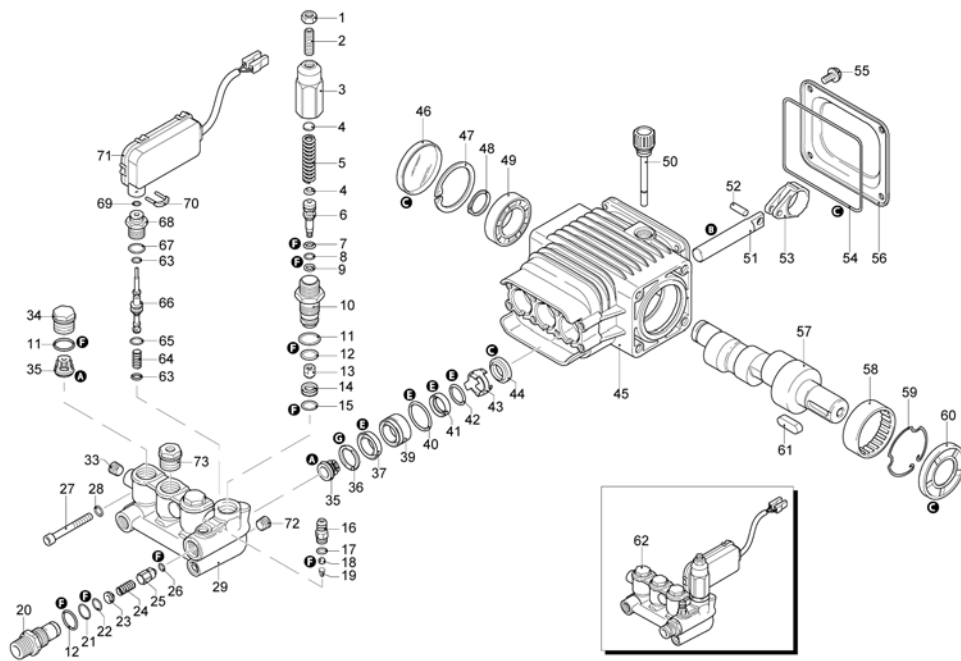

KHF20012P

Serial number:

Code:

Electrical connection: **400 V - 50 Hz - 3 ~**

Pos.	Code	Description	Q.ty
1	2500370	Blue casing	1
3	2500310	Knob	1
4	2500050	Hook	1
5	2500380	Casing insert	1
6	1680880	Washer	1
7	2500320	Wheel	1
9	2500410	Plate	1
10	850370	Screw	1
11	2100300	Screw	1
12	2600100	Cable gland	1
13	2100300	Screw	1
14	2500020	Handle	1
15	2500130	Rubber foot	1
16	880280	Screw	1
17	2180300	Washer	1
18	2500120	Axle	1
19	2509001	Tank assembly	1
20	2500010	Base	1
21	42113	Plug assembly	1
22	1261560	Screw	1
23	2500440	Guard	1
24	2000110	Screw	1
25	40741	Pressure gauge	1
26	2500330	Detergent hose	1

KHF20012P

Serial number:

Code:

Electrical connection: **400 V - 50 Hz - 3 ~**

Pos.	Code	Description	Q.ty
1	1980300	Nut	1
2	1980470	Screw	1
3	2760700	Insert	1
4	1980220	Wobble plate	1
5	2760410	Spring	1
6	2760400	Pin	1
7	2260100	O-ring	1
8	660190	O-ring	1
9	2760210	Ring	1
10	2760570	Guide	1
11	1200890	O-ring	1
12	394280	O-ring	1
13	2260070	Shutter	1
14	2760090	Seat	1
15	770140	O-ring	1
16	1982520	Hose tail	1
17	480480	O-ring	1
18	1250280	Ball	1
19	1560520	Spring	1
20	2760230	Injector	1
21	2760270	O-ring	1
22	1470210	O-ring	1
23	2760120	Insert	1
24	2760200	Spring	1
25	2760130	Shutter	1
26	1460430	O-ring	1
27	801080	Screw	1
28	1381550	Washer	1
29	2760500	Head	1
33	2760260	Plug	1
34	2760180	Plug	1
35	2769050	Valve	1
36	1780140	Ring	1
37	1260220	Water seal	1
39	1320351	Piston guide	1
40	1260420	O-ring	1
41	1260450	Water seal	1
42	480440	O-ring	1
43	2760600	Spacer	1
44	2460170	Oil seal	1
45	2760460	Pump body	1
46	1266740	Oil seal	1
47	1260790	Ring	1
48	1780550	Ring	1
49	1780490	Bearing	1
50	880130	Plug	1
51	2760450	Piston	1
52	1780050	Pin	1
53	1780040	Connecting-rod	1
54	2760280	O-ring	1
55	802190	Screw	1
56	2760110	Cover	1
57	2760520	Shaft	1
58	1321190	Bearing	1
59	1321080	Ring	1
60	1260750	Oil seal	1
61	650250	Key	1
62	2769208	Head assembly	1
63	1080190	O-ring	1
64	1981320	Spring	1
65	660190	O-ring	1
66	1540881	Pin	1