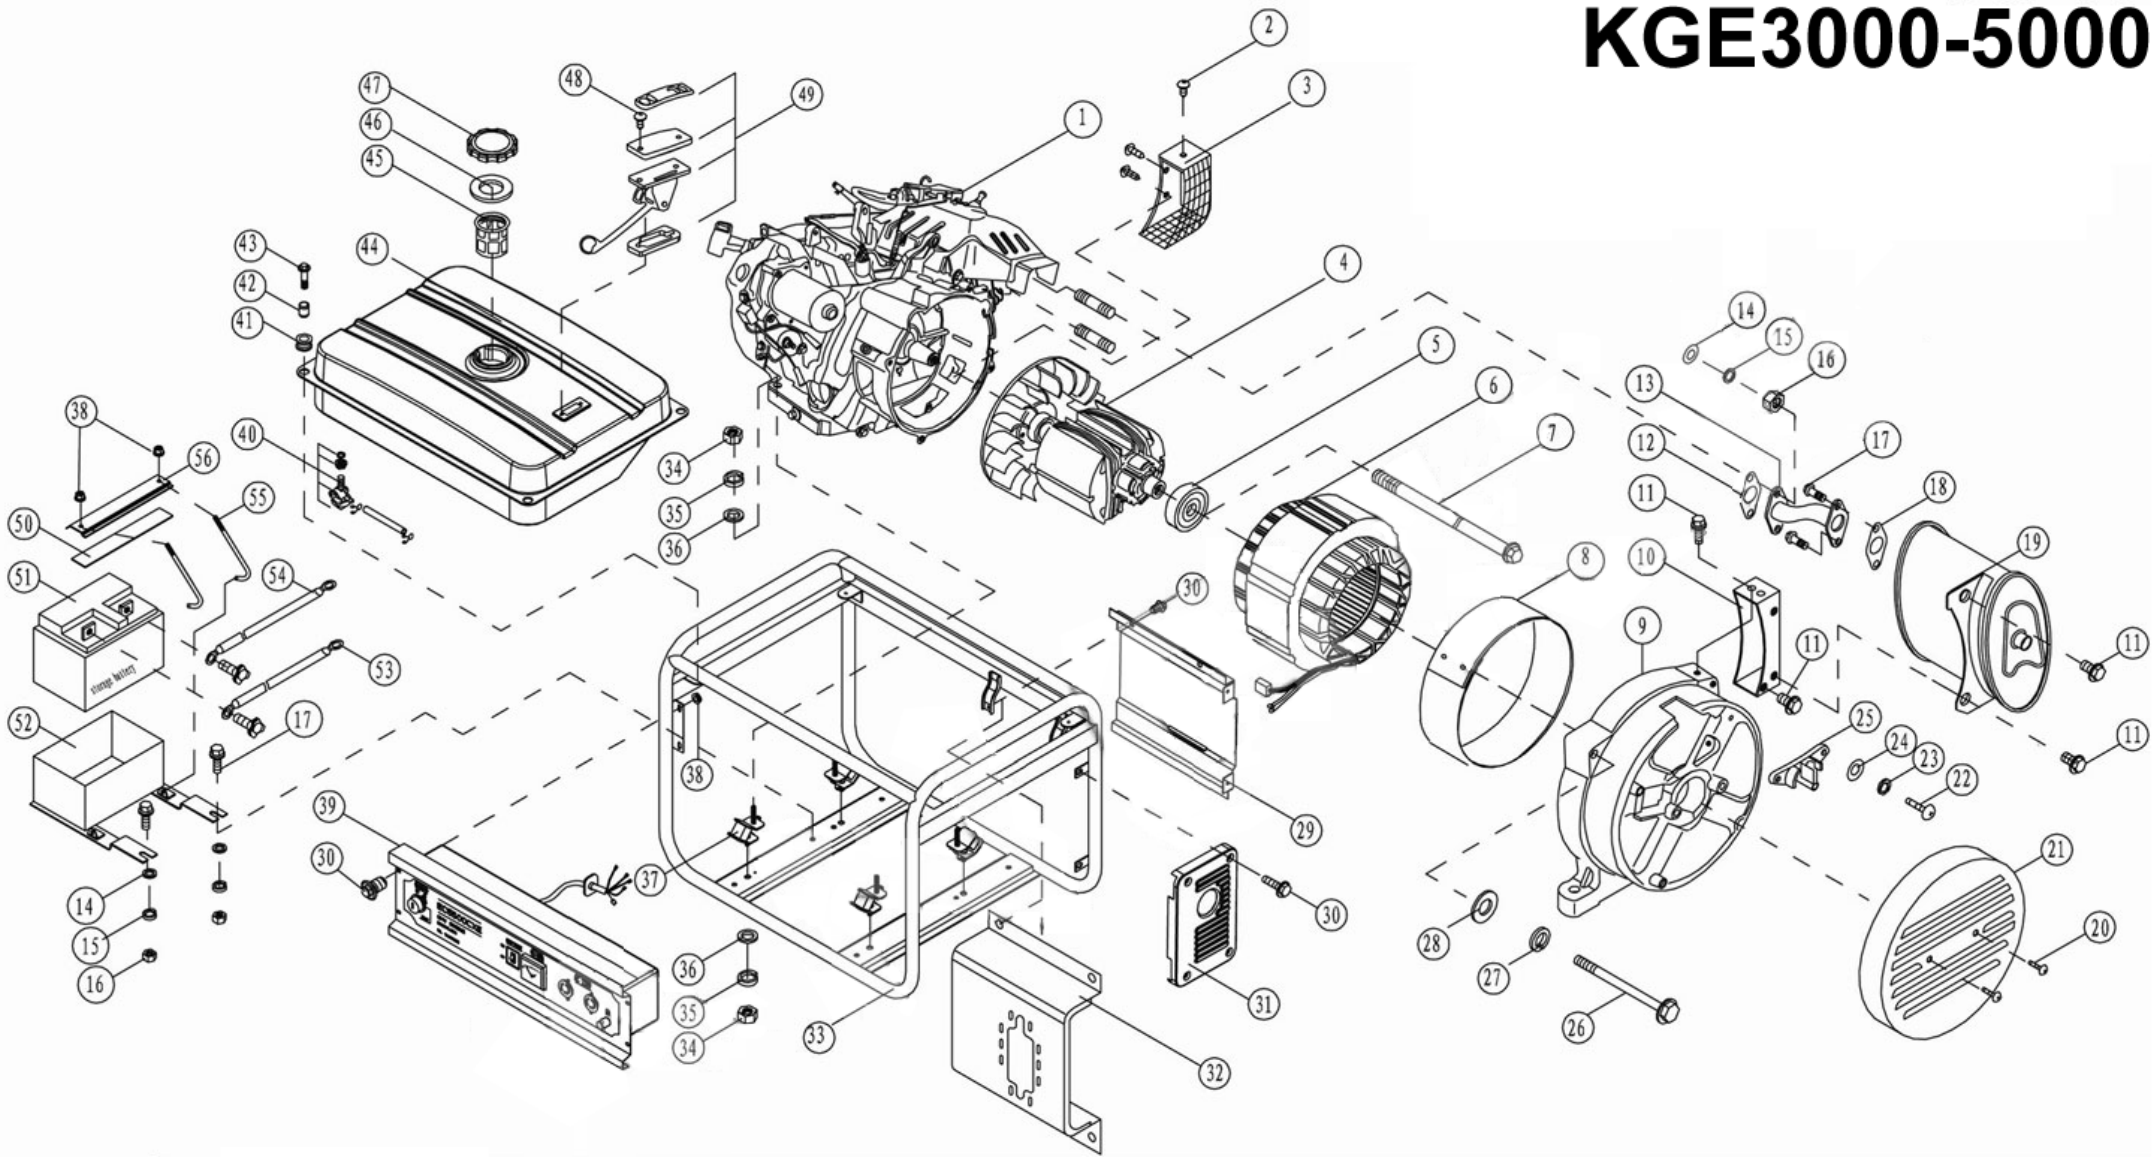

KGE3000-5000

No.	Name	Qty.	No.	Name	Qty.	No.	Name	Qty.	No.	Name	Qty.	No.	Name	Qty.
51	storage battery 19W-24AH	1	41	Absorber	4	31	Left muffler cover	1	21	Rear end cover	1	11	Bolt M8X16	4
52	frame	1	42	Cannul	4	32	Back muffler cover	1	22	Screw M5X15	2	12	Exhaust gasket I	1
53	Black electrical wire	1	43	Bolt M6×20	4	33	Frame	1	23	Spring washer 5	2	13	Vent-pipe	1
54	Red electrical wire	1	44	Fuel tack	1	34	Nut 10	8	24	washer 5	2	14	Washer 8	4
55	knighthead	2	45	Fuel tack filler	1	35	Spring washer10	8	25	Bracket	1	15	Spring washer 8	4
56	cover board	1	46	rubber	1	36	Washer 10	8	26	Bolt M6×110	4	16	Nut M8	4
			47	Fuel tack cap	1	37	Vibration absorber	4	27	Spring washer6	4	17	Bolt M8X25	4
			48	Screw M5×10	2	38	Nut M6	6	28	Washer 6	4	18	Exhaust gasket II	1
			49	Fuel display	1	39	Control box	1	29	Front muffler cover	1	19	Muffler	1
			50	rubber	1	40	Fuel cock assembly	1	30	Bolt M6X14	11	20	Bolt: M5×8	2