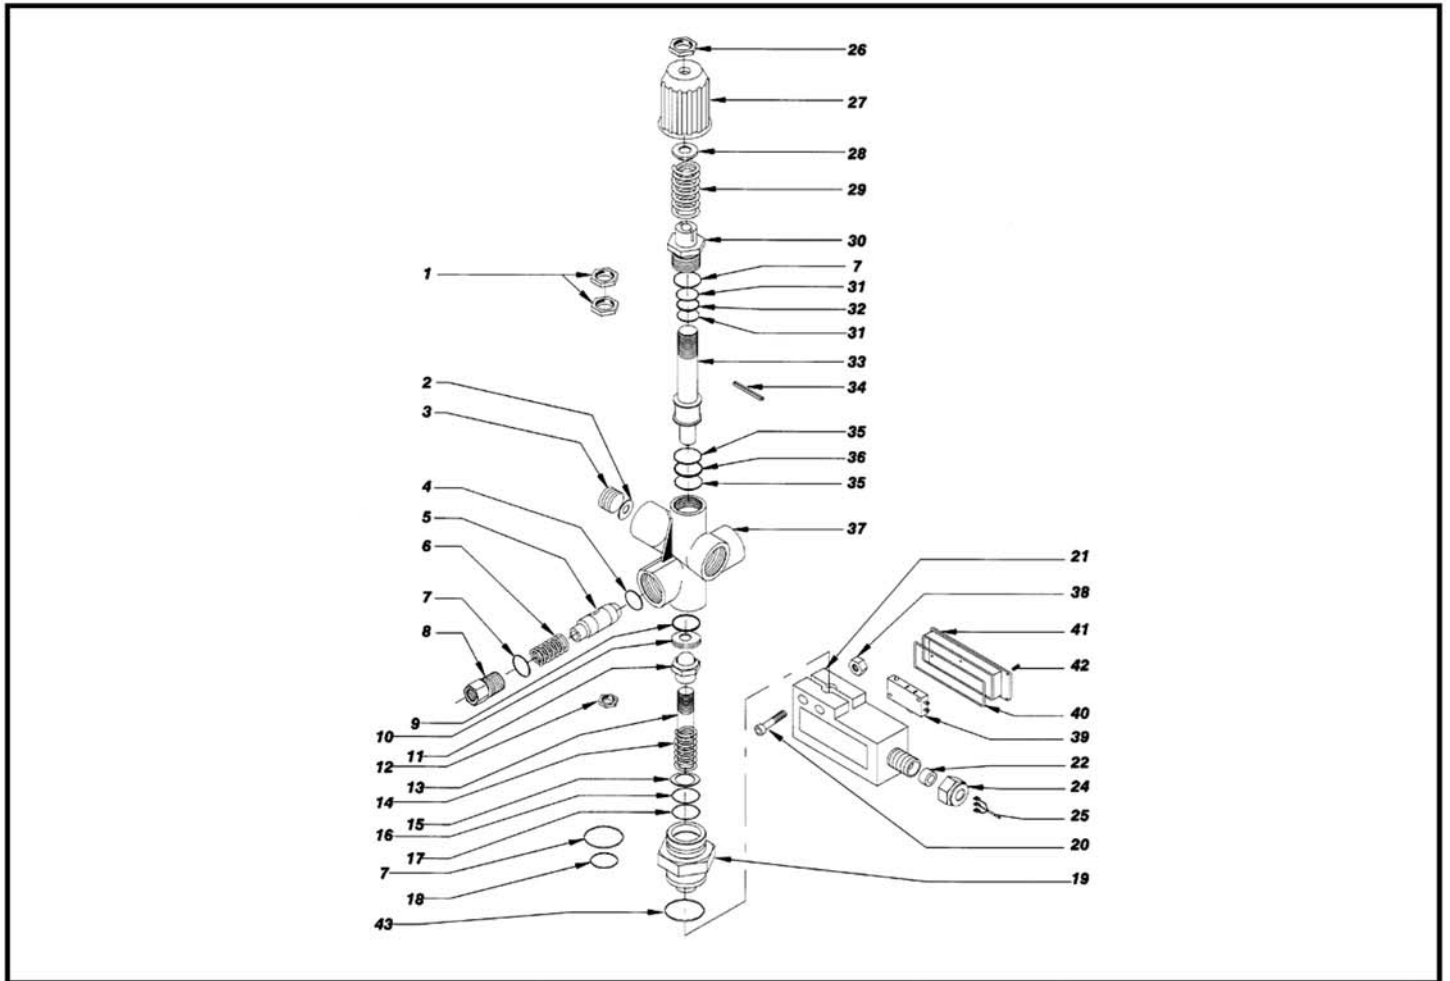

Ref. K	Part N.	Customer Part N.	Description	Qty	Validity:		Price
					From	To	
0041	MPVR62202		COPERCHIO VRM MICRO	1,00			--
0042	VTVT62946		VITE ATF X VALVOLA VRM C/MICRO	4,00			--