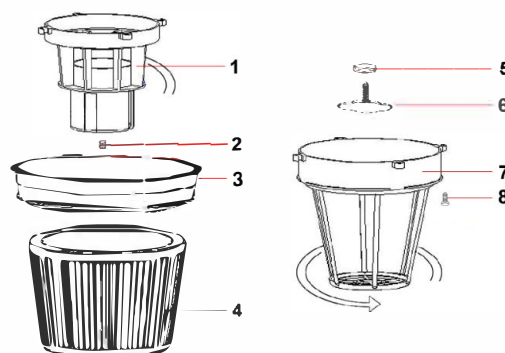

CABEZAL			
POSICIÓN	CÓDIGO	DESCRIPCIÓN	CANTIDAD
1	CVVA310ZN	Self Tipping Screw 3x10 TS ZC	4
2	CEPS016C/CG	Schuko Socket with cover 16A/250V	1
3	CEC0016NB4	Bipolar Black Commutator AUT-0-MAN	1
4	CVVA520ZN	Self Tipping Screw 5x20 TC ZN	4
5	CGL05931	Trademark ELSEA fto 59x31,5	1
6	CPMA260FS	Elect Handle Ø260 with hole plug	1
7	CVVA525ZN	Self Tipping Screw 5x25 TC ZN	4
8	CVVA525ZN	Self Tipping Screw 5x25 TC ZN	2
9	CPFC001	Caletfix	1
10	CEKM125V	Terminal board 3poles	1
11	CPC0335	Ares cover Ø335	1
12	CCGU110	Foam Filter H10mm - Ø110mm	1
13	CVVA525ZN	Self Tipping Screw 5x25 TC ZN	6
14	CEMP01604A	Microprocessor PIC	1
15	CVVA312G	Self Tipping Screw 3,5x12 FL	4
16	CESE006	Big Electric Caral Vibra Aut/Man	1
17	CESE007	Small Electric Caral Vibra Motor/Vibrators	1
18	CPCM345FP	Motor Cover Ø345 with hole	1
19	CECE315/0,5	Electric cable H05 3x1 mm ² L=0,5mt	1
20	CGF1000,65	Sealed Filter MTP65/AU H=88 D.160-120	1
21	CEV1040	Solenoid vibrator EP7 230V	2
22	CPTU064EFL	Hose PUAG5 ExFlex 6X4 0,2ml	1
23	CEPR090	Air pressure switch	1
24	CGSU090L	Support L	1
25	CVVA525ZN	Self Tipping Screw 5x25 TC ZN	6
26	CVVM516TC	Metric screw M5x16	1
27	CPFM336V	Motor Holder Vibra Ø336	1
28	CPDA020	Motor plastic spacer ring H=20	1
29	CGGU005L	"L" Gasket s/f h=5	1
30	M012382BP	Motor by-pass 2 stages P1200W - PC30	1
31	CGGU003L	"L" Gasket s/f h=3	1
32	CGF1020,65F	Washer MTP65 D. 230x145x20 + 16F	1
33	CPBM346BVC	Double Stage Motor Base Vibra Ø436	1
34	CEPS346	Plate of ground	1
35	CGGU339	Head/Tank Gasket SBR diam. 339x280x3	1

FILTRO POLVO / LÍQUIDO			
POSICIÓN	CÓDIGO	DESCRIPCIÓN	CANTIDAD
1	CPPG163VBR	Floot Supporting Ø163	1
2	CVIF010	Threaded insert M8 Ø10	1
3	CGGU178N	Gasket Vibra Ø178	1
4	FI202153HP	Hepa conic cartridge filter Ø202 - H153	1
5	CGGU1572	Rubber Gasket NBR 15x7,8x2mm	1
6	CVGA820	Cartridge wingnut M8X20	1
7	CPTF224	Filter Basket Ø224	1
8	CVVA516ZNF	Self Tipping Screw 5x16 Fungo/FL ZNF	4