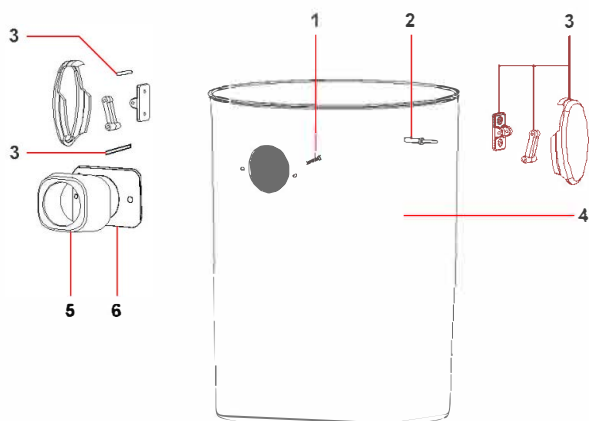

CABEZAL			
POSICIÓN	CÓDIGO	DESCRIPCIÓN	CANTIDAD
1	CVVA310ZN	Self Tipping Screw 3x10 TS ZC	4
2	CEPS016C/CG	Schuko Socket with cover 16A/250V	1
3	CEC0016NB4	Bipolar Black Commutator AUT-0-MAN	1
4	CVVA520ZN	Self Tipping Screw 5x20 TC ZN	4
5	CGL05931	Trademark ELSEA fto 59x31,5	1
6	CPMA260FS	Elect Handle Ø260 with hole plug	1
7	CVVA525ZN	Self Tipping Screw 5x25 TC ZN	4
8	CVVA525ZN	Self Tipping Screw 5x25 TC ZN	2
9	CPFC001	Caletfix	1
10	CEKM125V	Terminal board 3poles	1
11	CPC0335	Ares cover Ø335	1
12	CCGU110	Foam Filter H10mm - Ø110mm	1
13	CVVA525ZN	Self Tipping Screw 5x25 TC ZN	6
14	CEMP01604A	Microprocessor PIC	1
15	CVVA312G	Self Tipping Screw 3,5x12 FL	4
16	CESE006	Big Electric Caral Vibra Aut/Man	1
17	CESE007	Small Electric Caral Vibra Motor/Vibrators	1
18	CPCM345FP	Motor Cover Ø345 with hole	1
19	CECE315/0,5	Electric cable H05 3x1 mm ² L=0,5mt	1
20	CGF1000,65	Sealed Filter MTP65/AU H=88 D.160-120	1
21	CEV1040	Solenoid vibrator EP7 230V	2
22	CPTU064EFL	Hose PUAG5 ExFlex 6X4 0,2ml	1
23	CEPR090	Air pressure switch	1
24	CGSU090L	Support L	1
25	CVVA525ZN	Self Tipping Screw 5x25 TC ZN	6
26	CVVM516TC	Metric screw M5x16	1
27	CPFM336V	Motor Holder Vibra Ø336	1
28	CPDA020	Motor plastic spacer ring H=20	1
29	CGGU005L	"L" Gasket s/f h=5	1
30	M012382BP	Motor by-pass 2 stages P1200W - PC30	1
31	CGGU003L	"L" Gasket s/f h=3	1
32	CGF1020,65F	Washer MTP65 D. 230x145x20 + 16F	1
33	CPBM346BVC	Double Stage Motor Base Vibra Ø436	1
34	CEPS346	Plate of ground	1
35	CGGU339	Head/Tank Gasket SBR diam. 339x280x3	1

DEPÓSITO DE ACERO INOXIDABLE			
POSICIÓN	CÓDIGO	DESCRIPCIÓN	CANTIDAD
1	CVVA525ZN	Self Tipping Screw 5x25 TC ZN	2
2	CVRI517	Rivet 4,8x17	4
3	CPGS113/C	Complete Spring Hook	2
4	CMFL490	Stainless Steel Tank H=490	1
5	CPD0045	Inlet Ø45	1
6	CGGU045	Gasket inlet Ø45	1